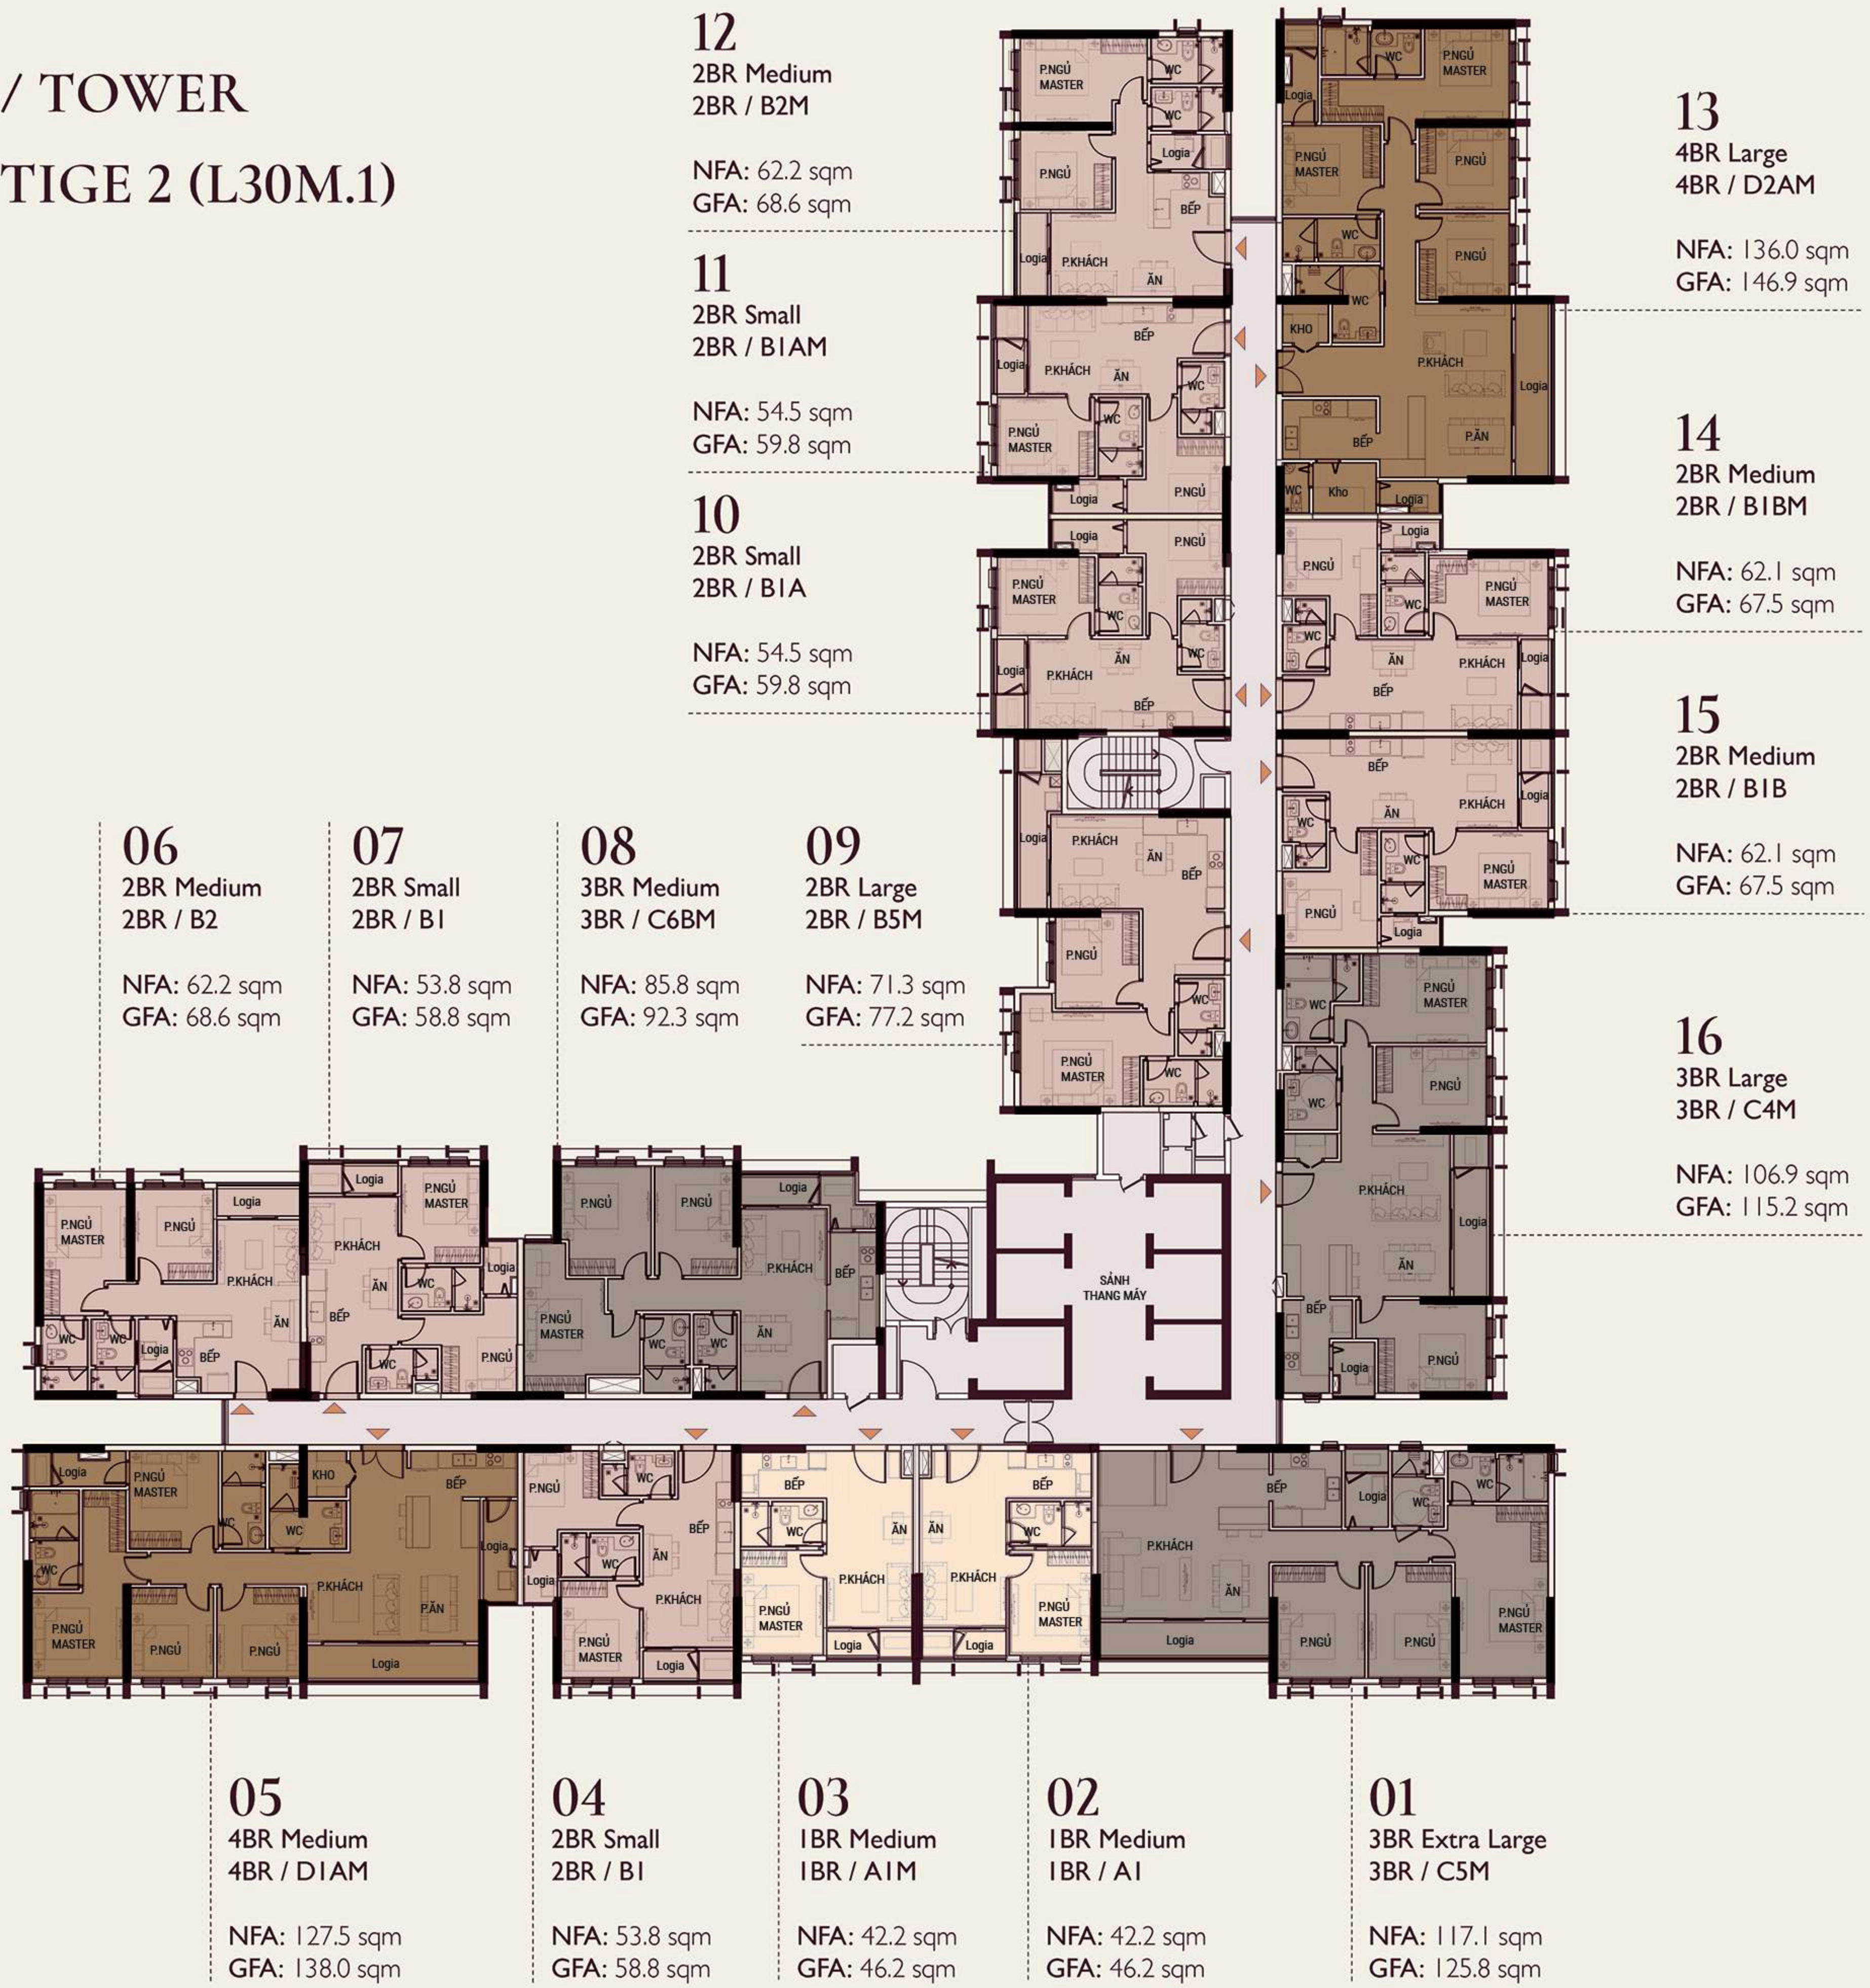

TÒA / TOWER PRESTIGE 2 (L30M.1)

TẦNG / LEVEL 2-12, 14-19, 21-28